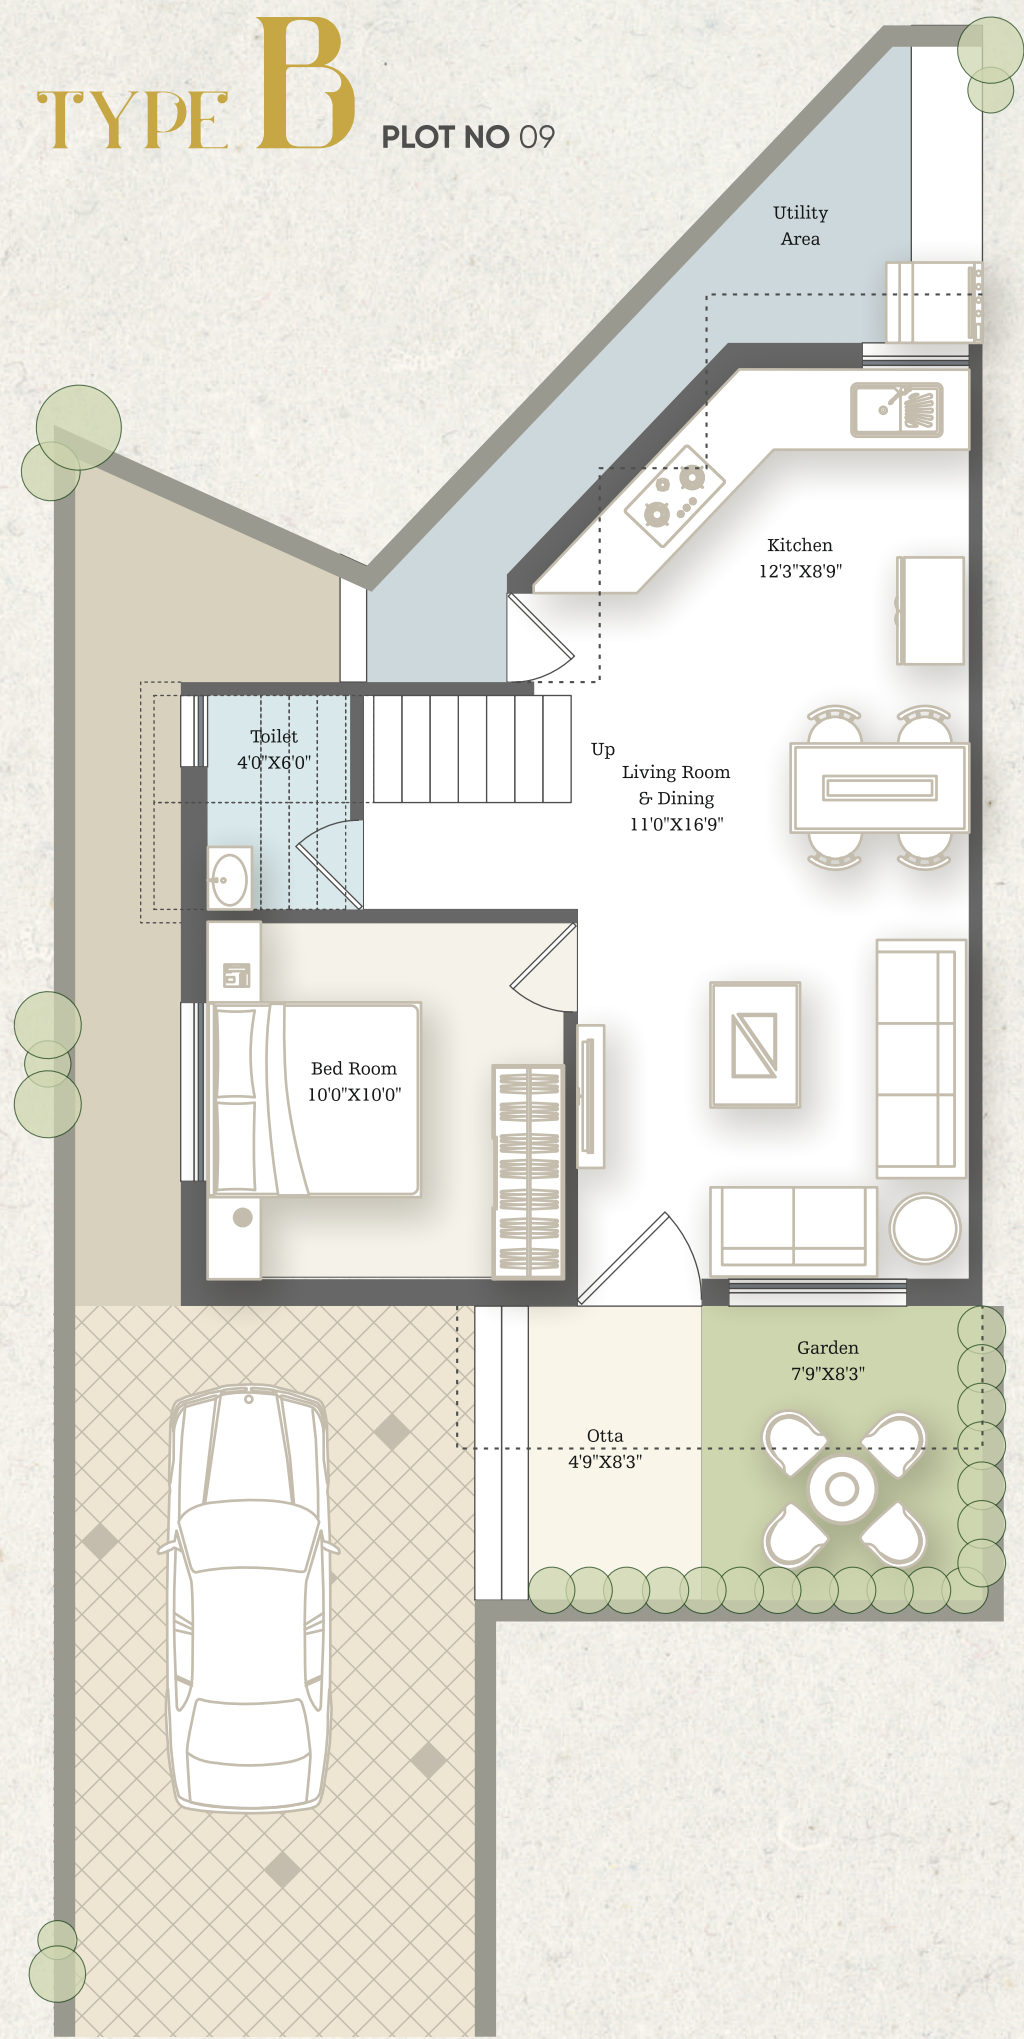

Entry

24.00 M T Wide Road

An Embrace you will Tranquillity

|| घर ऐसा जो जुड़ा हो आपकी सारी ज़रूरतों से ||

Imagine stepping out of your home and into a lush green paradise, where you can bask in the beauty of nature, and nurture your own personal space.

TYPE A

PLOT NO 01 TO 08 | 10 TO 16

GROUND FLOOR

FIRST FLOOR

TYPE B

PLOT NO 09

GROUND FLOOR

FIRST FLOOR

|| नये घर के साथ करो एक नयी शुरुआत ||

stylish
entrance gate
with security

elegant
number plate
each unit

water supply by
underground tank
& overhead tank

single entry
campus with
security camera