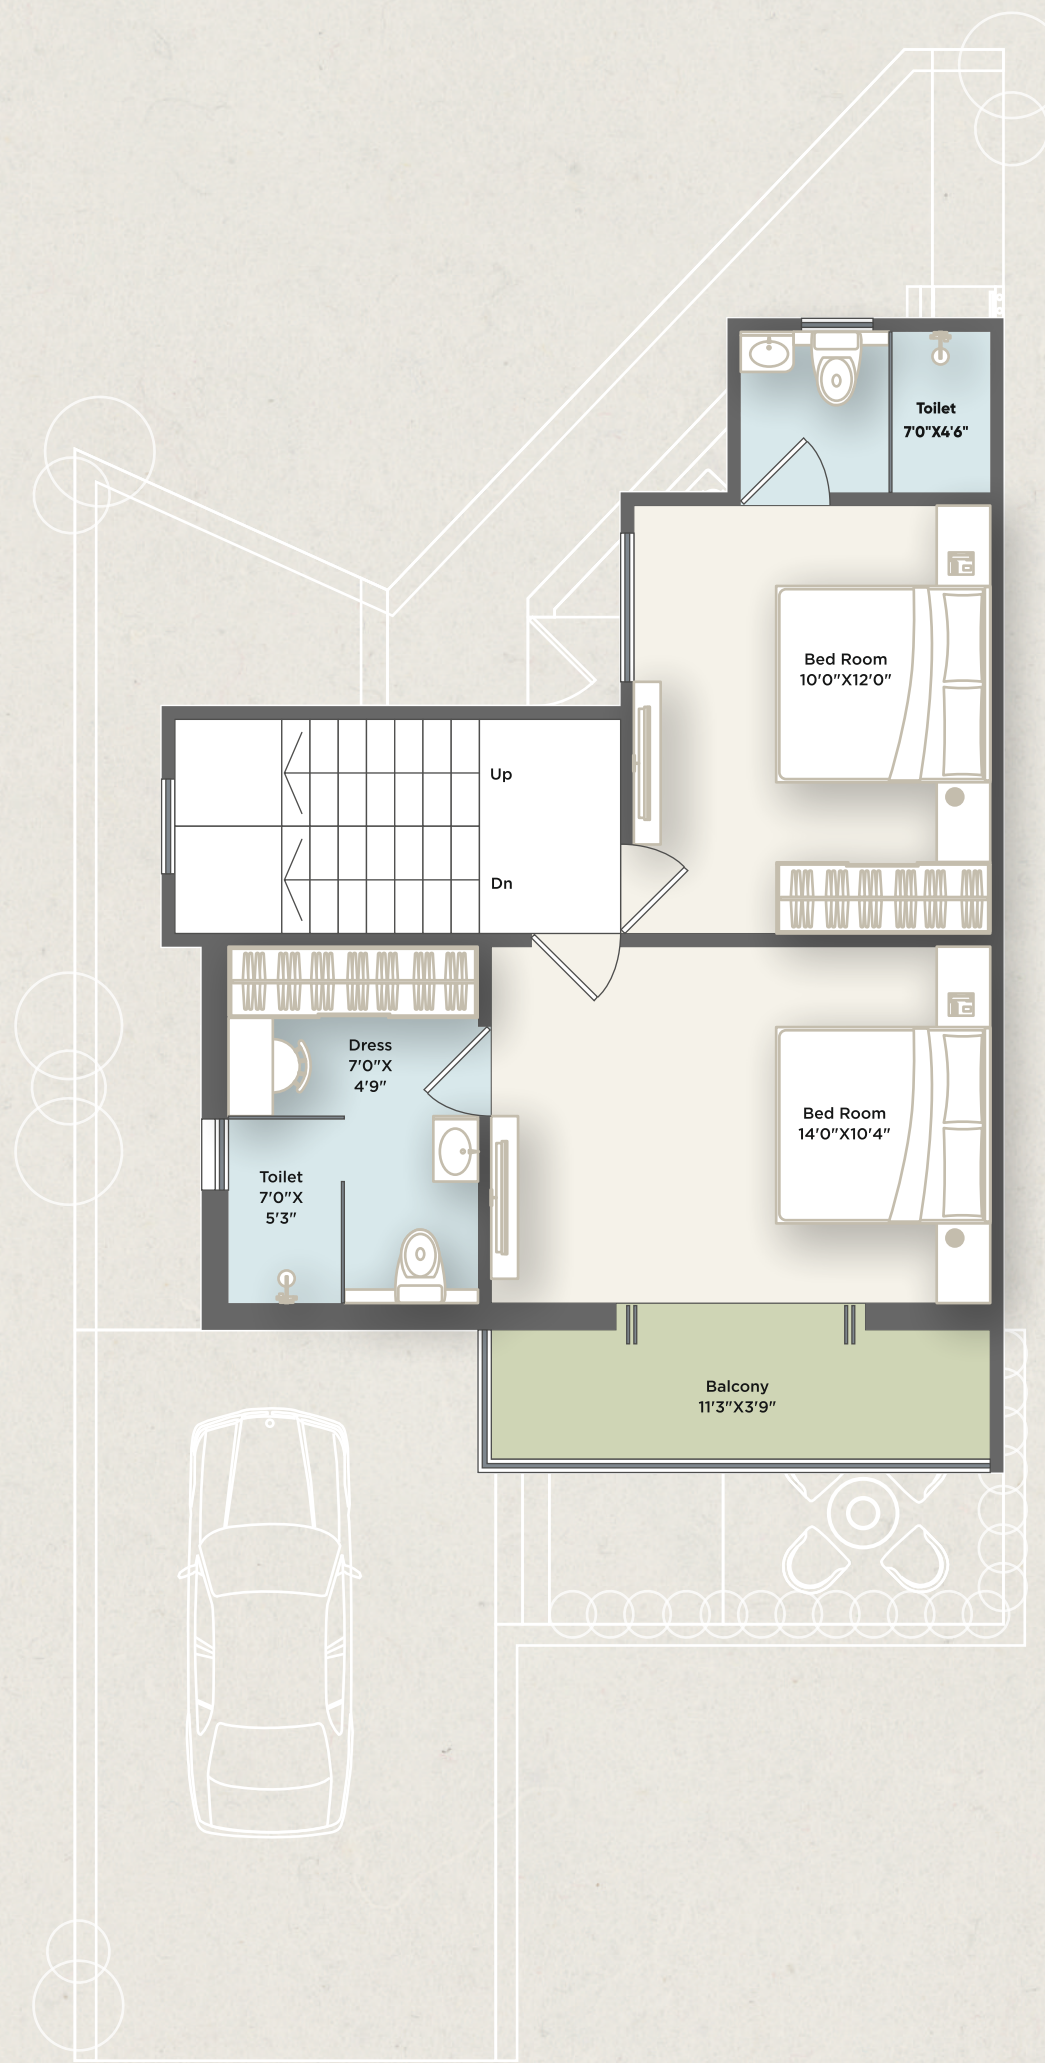

LAYOUT PLAN

PLOT AREA TABLE

No	Area (SQ.FT.)	No	Area (SQ.FT.)
01	1717.1	09	1064.2
02	944.1	10	944.1
03	944.1	11	944.1
04	944.1	12	944.1
05	944.1	13	944.1
06	944.1	14	944.1
07	944.1	15	944.1
08	1290.6	16	1717.1

Entry

24.00 M T Wide Road

An Embrace you will Tranquillity

|| घर ऐसा जो जुड़ा हो आपकी सारी ज़रूरतों से ||

Imagine stepping out of your home and into a lush green paradise, where you can bask in the beauty of nature, and nurture your own personal space.

TYPE A

PLOT NO 01 TO 08 | 10 TO 16

GROUND FLOOR

FIRST FLOOR

TYPE B

PLOT NO 09

GROUND FLOOR

FIRST FLOOR