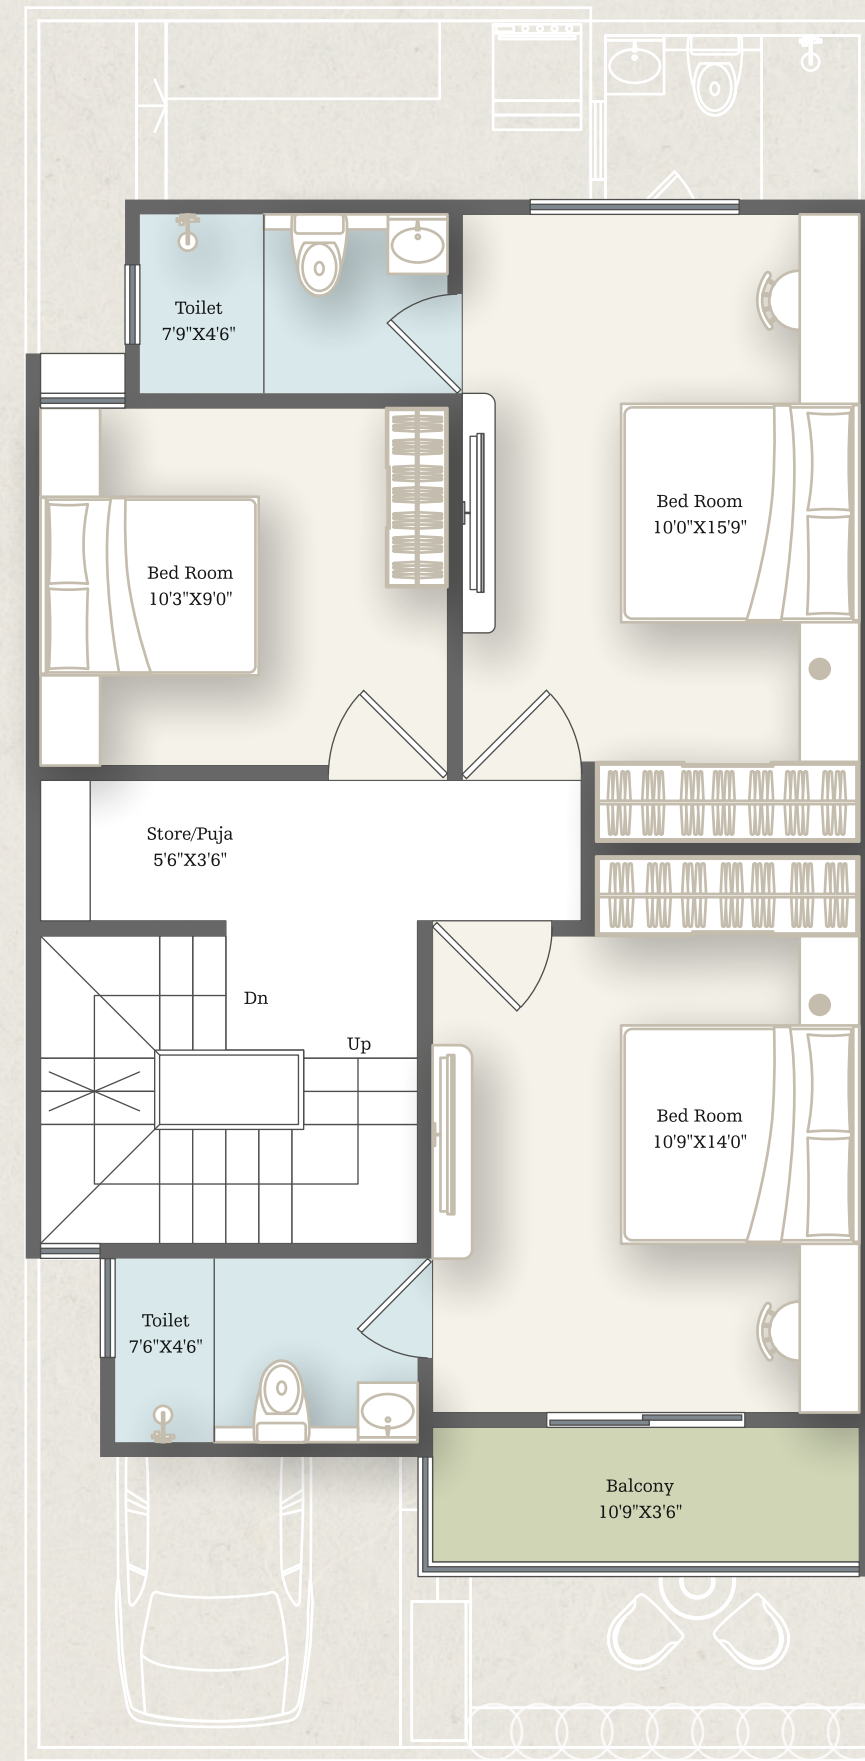

Entry

24.00 M T Wide Road

An Embrace you will Tranquillity

|| घर ऐसा जो जुड़ा हो आपकी सारी ज़रूरतों से ||

Imagine stepping out of your home and into a lush green paradise, where you can bask in the beauty of nature, and nurture your own personal space.

TYPE A

PLOT NO 01 TO 08 | 10 TO 16

GROUND FLOOR

FIRST FLOOR

TYPE B

PLOT NO 09

GROUND FLOOR

FIRST FLOOR