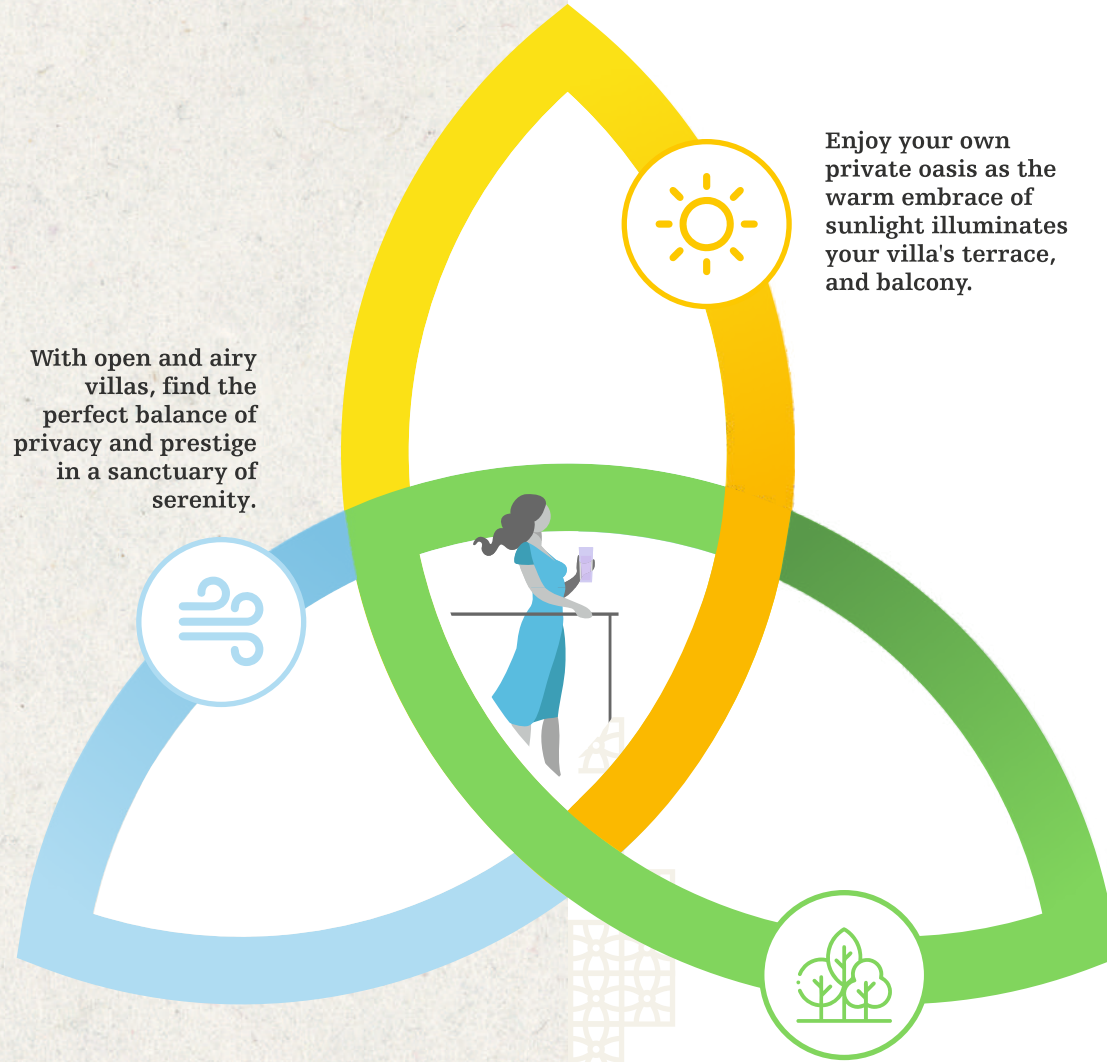

A Welcome like an Embrace

No matter where you go, nothing feels quite like home. Your home knows you better than anywhere else, and at **Samruddhi Sanskriti**, you'll experience that warm embrace every time you walk through the door. This isn't just a home, it's a villa - a sanctuary that welcomes your soul with open doors.

॥ संतोषवत् न किमपि सुखम् अस्ति ॥

With open and airy villas, find the perfect balance of privacy and prestige in a sanctuary of serenity.

Enjoy your own private oasis as the warm embrace of sunlight illuminates your villa's terrace, and balcony.

With a private terrace, and balcony, you can nurture nature and cultivate a beautiful space with flourishing plants, colourful flowers.

॥ समृद्धि ॥
इंटरक्रांति
4 BHK EXCLUSIVE VILLAS

गृहं गेहोदवसितं वेश्म सद्यः निकेतनम् ॥४॥

निशान्तवस्त्यसदनं भवनागारमन्दिरम् ।

गृहाः पुंसि च भूम्येव निकायनिलयालयाः ॥५॥